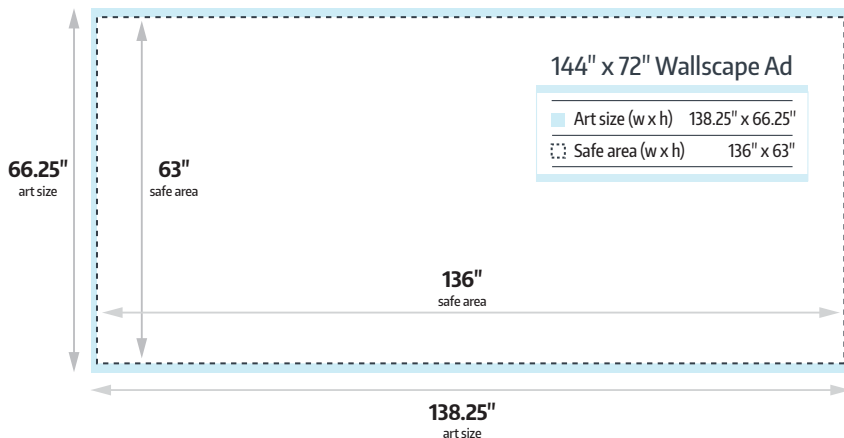

Build Your File

144" x 72" Wallscape Ad (no bleed necessary)

144" x 96" Wallscape Ad (no bleed necessary)

Custom Sizes

- We can print virtually any size. Contact us to discuss your project needs.

Design Assistance