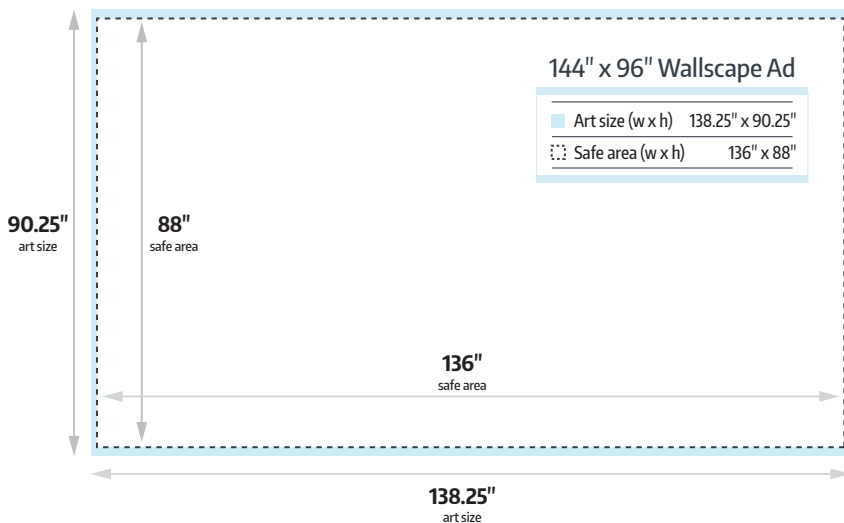

Build Your File

144" x 72" Wallscape Ad (no bleed necessary)

144" x 96" Wallscape Ad (no bleed necessary)

Custom Sizes

- We can print virtually any size. Contact us to discuss your project needs.

Design Assistance